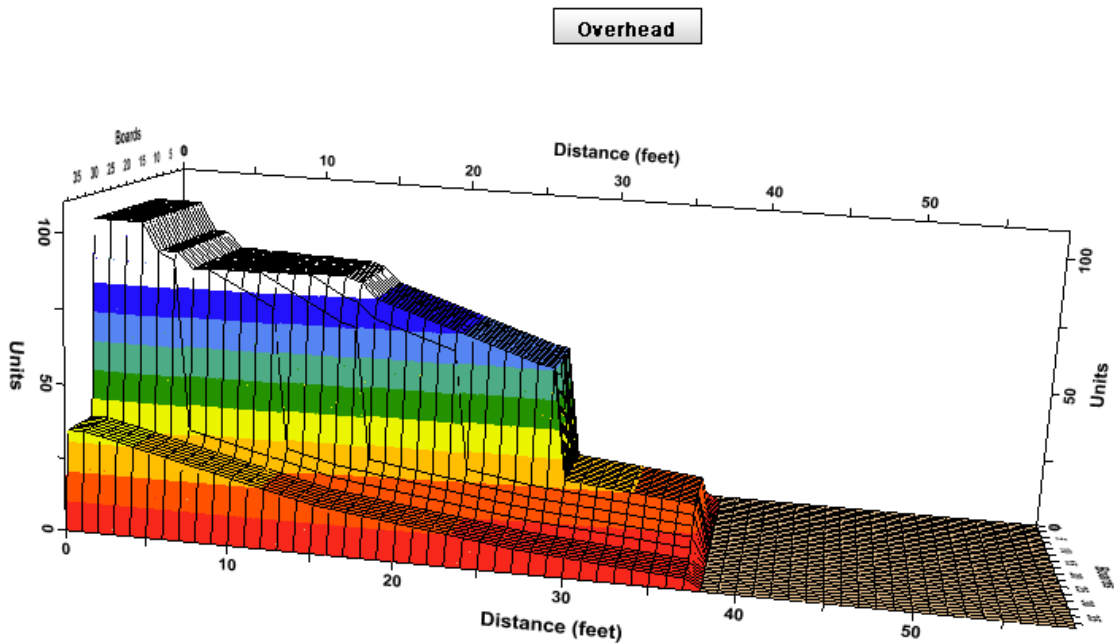

House0

Oil Per Board: 40 uL

Oil Pattern Distance: 37 Feet

Volume Oil Total: 15.72 mL

Total Boards Crossed: 393 Boards

Forward Oil Total:

9.76 mL
244 Boards

Reverse Oil Total:

5.96 mL
149 Boards

| | Start | Stop | Loads | Speed | Crossed | Start | End | Feet | T.Oil |
|---|-------|------|-------|-------|---------|-------|------|------|-------|
| 1 | 2L | 2R | 2 | 10 | 74 | 0.0 | 1.4 | 1.4 | 2960 |
| 2 | 10L | 10R | 2 | 10 | 42 | 1.4 | 4.2 | 2.8 | 1680 |
| 3 | 11L | 11R | 2 | 10 | 38 | 4.2 | 7.0 | 2.8 | 1520 |
| 4 | 12L | 12R | 2 | 10 | 34 | 7.0 | 9.8 | 2.8 | 1360 |
| 5 | 13L | 13R | 2 | 10 | 30 | 9.8 | 12.6 | 2.8 | 1200 |
| 6 | 14L | 14R | 2 | 10 | 26 | 12.6 | 15.4 | 2.8 | 1040 |
| 7 | 2L | 2R | 0 | 18 | 0 | 15.4 | 27.0 | 11.6 | 0 |
| 8 | 2L | 2R | 0 | 30 | 0 | 27.0 | 37.0 | 10.0 | 0 |

| | Start | Stop | Loads | Speed | Crossed | Start | End | Feet | T.Oil |
|---|-------|------|-------|-------|---------|-------|------|------|-------|
| 1 | 2L | 2R | 0 | 30 | 0 | 37.0 | 29.0 | -8.0 | 0 |
| 2 | 14L | 14R | 2 | 22 | 26 | 29.0 | 22.8 | -6.2 | 1040 |
| 3 | 13L | 13R | 2 | 22 | 30 | 22.8 | 16.6 | -6.2 | 1200 |
| 4 | 12L | 12R | 2 | 18 | 34 | 16.6 | 11.5 | -5.1 | 1360 |
| 5 | 11L | 11R | 2 | 18 | 38 | 11.5 | 6.4 | -5.1 | 1520 |
| 6 | 10L | 10R | 1 | 14 | 21 | 6.4 | 4.5 | -1.9 | 840 |
| 7 | 2L | 2R | 0 | 10 | 0 | 4.5 | 0.0 | -4.5 | 0 |

Choose a predefined view or click and rotate the graph.

Overhead

Left 90°

Left 45°

Right 90°

Right 45°

Front 0°

Front 45°